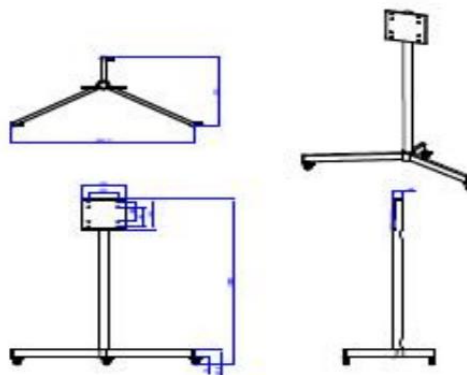

- Suportul este fabricat din oțel de înaltă calitate, cu duritate mare, rezistență ridicată, rezistență la rugina, și design simplu și elegant. (Special pentru table de conferință Horion de 55 inch).
- Distanța dintre suruburi: 20 × 18 cm
- Dimensiunea afisajului/TV-ului de montat: 32"-55"
- Greutate maximă suportată: 60 kg
- Dimensiune pachet: 158 x 68 x 14 cm
- Greutate: 11,6 Kg
- Culoare: Negru
- Material: Oțel de înaltă calitate
- Rotile (2 inch) sunt prevăzute cu blocaj.